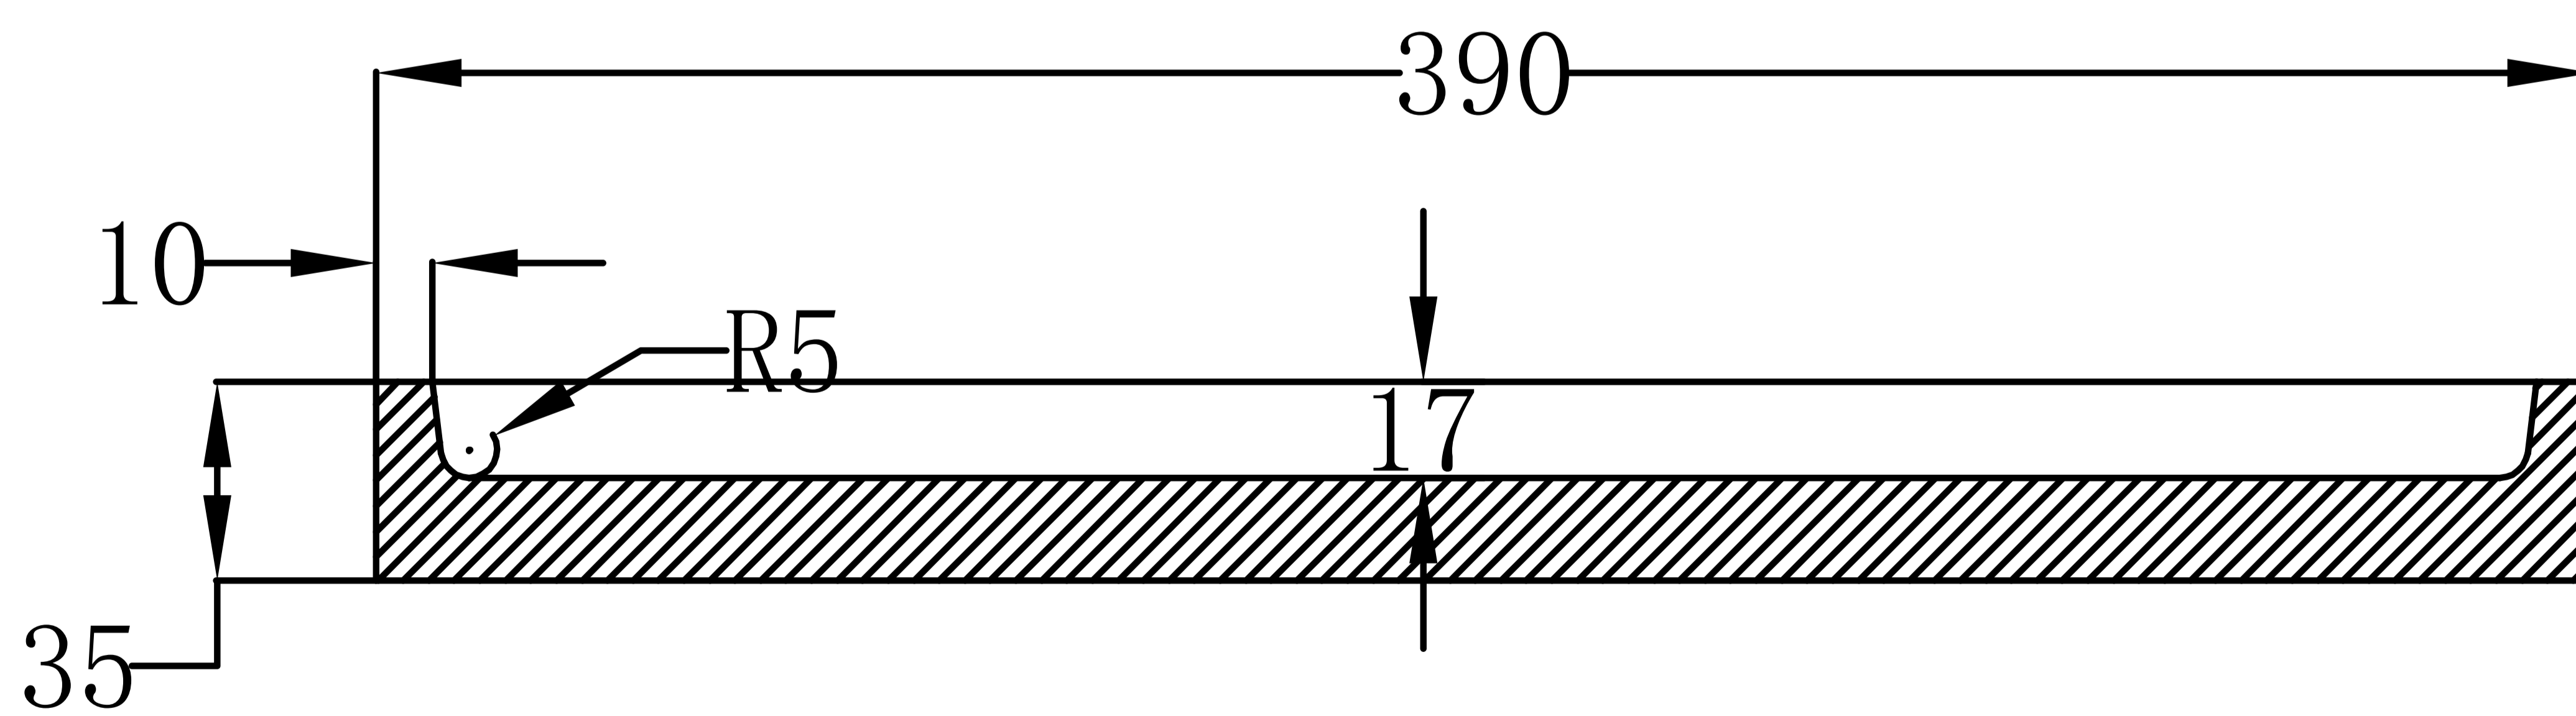

Concrete Round Plate For Shelf

Product Code : **7513**

Technical Drawing

All dimension are in **mm**